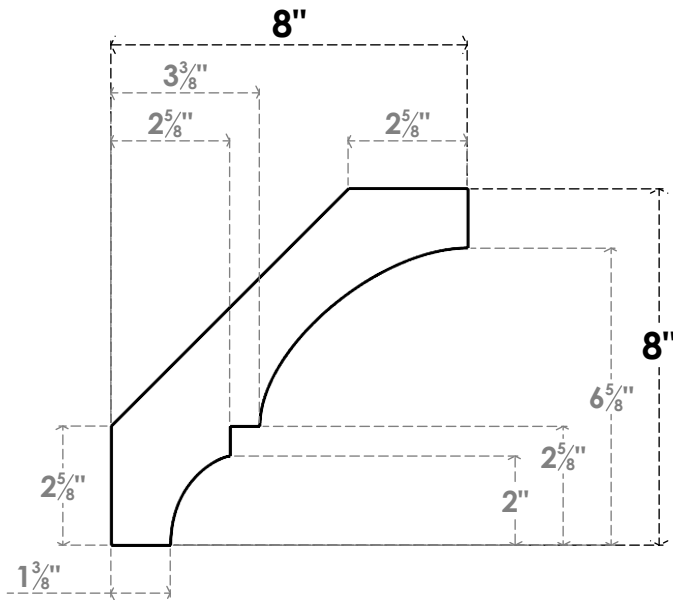

ITEM NUMBER: BRCPC040X08000X08000BOA

4"W X 8"D X 8"H BALBOA ARCHITECTURAL GRADE PVC CLOSED KNEE BRACE

SIDE PROFILE

FRONT PROFILE

ISOMETRIC

EKENA MILLWORK
2300 WEST MAIN ST.
CLARKSVILLE, TX 75426
TOLL FREE: 866-607-0453
WWW.EKENAMILLWORK.COM