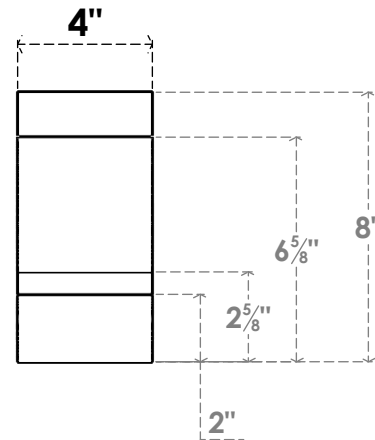

ITEM NUMBER: BRCPC040X08000X08000BOA

4"W X 8"D X 8"H BALBOA ARCHITECTURAL GRADE PVC CLOSED KNEE BRACE

SIDE PROFILE

FRONT PROFILE

ISOMETRIC

EKENA MILLWORK
2300 WEST MAIN ST.
CLARKSVILLE, TX 75426
TOLL FREE: 866-607-0453
WWW.EKENAMILLWORK.COM